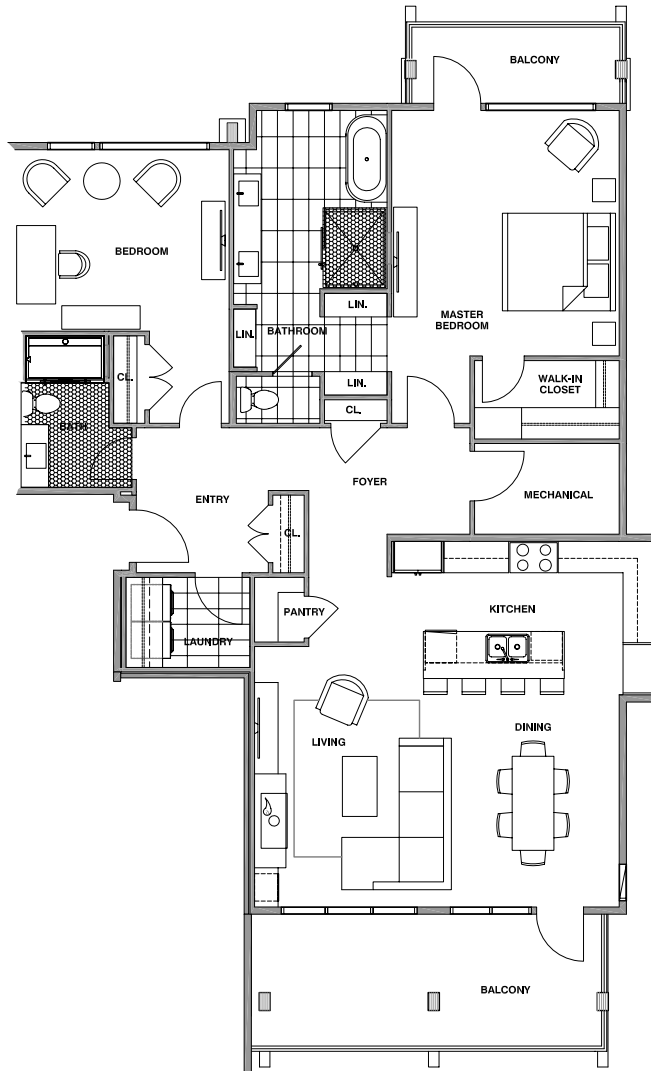

RENAISSANCE

SUITE 302

1620 sq.ft.

2 bed / 2 bath

Building Firenze

LEVEL 3
1620 sq.ft.