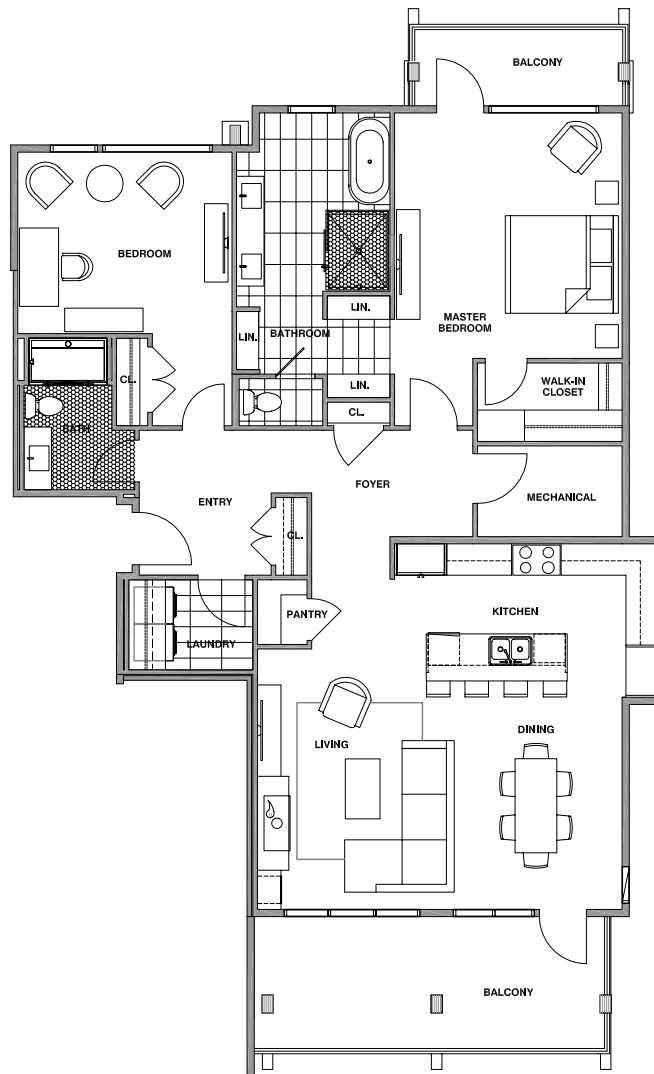

RENAISSANCE

SUITE 402
1620 sq.ft.
2 bed / 2 bath

Building Firenze

LEVEL 3
1620 sq.ft.