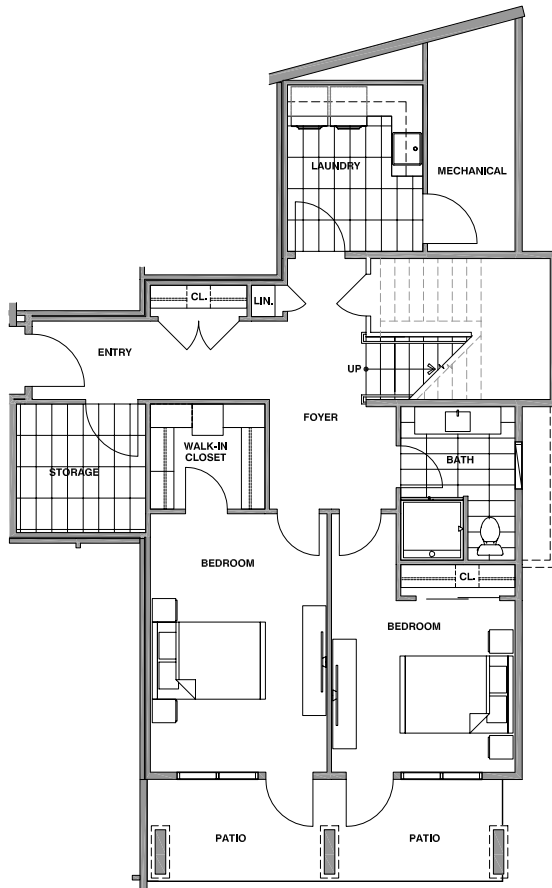

RENAISSANCE

SUITE 102
2298 sq.ft.
3 bed / 2.5 bath

Building Firenze

LEVEL 1
1059 sq.ft.

LEVEL 2
1239 sq.ft.