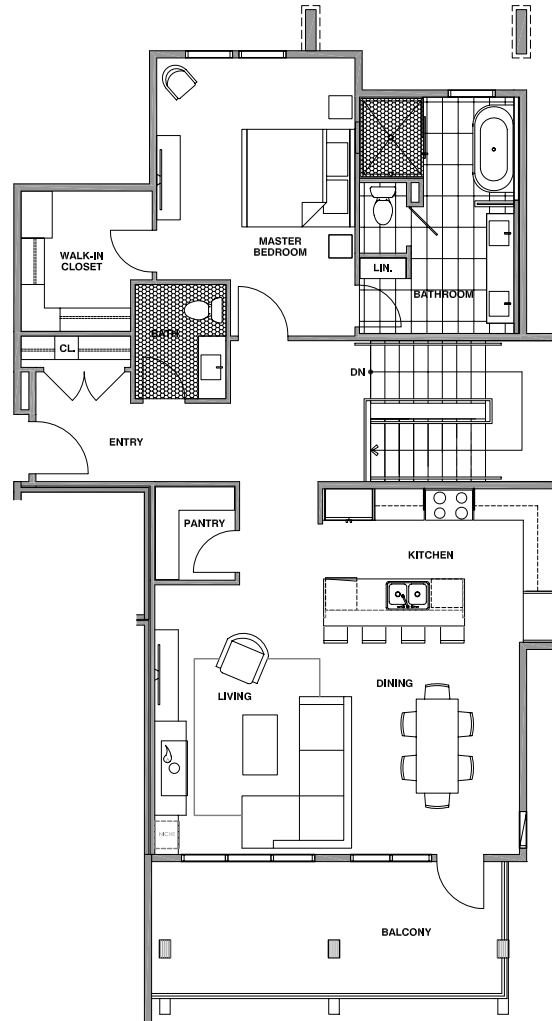

RENAISSANCE

SUITE 102
2298 sq.ft.
3 bed / 2.5 bath

Building Firenze

LEVEL 1
1059 sq.ft.

LEVEL 2
1239 sq.ft.