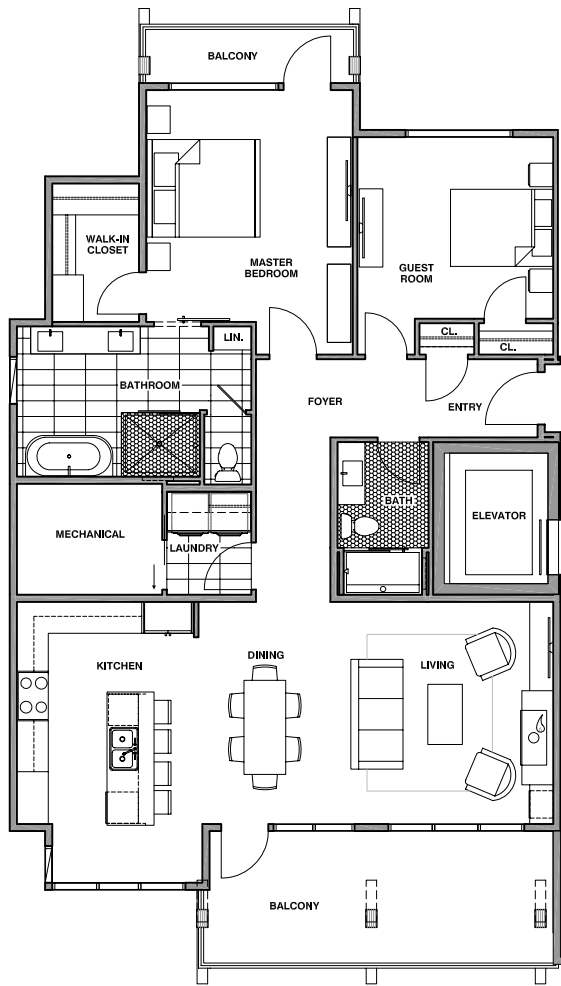

RENAISSANCE

SUITE 301
1450 sq.ft.
2 bed / 2 bath

Building Firenze

LEVEL 3
1450 sq.ft.