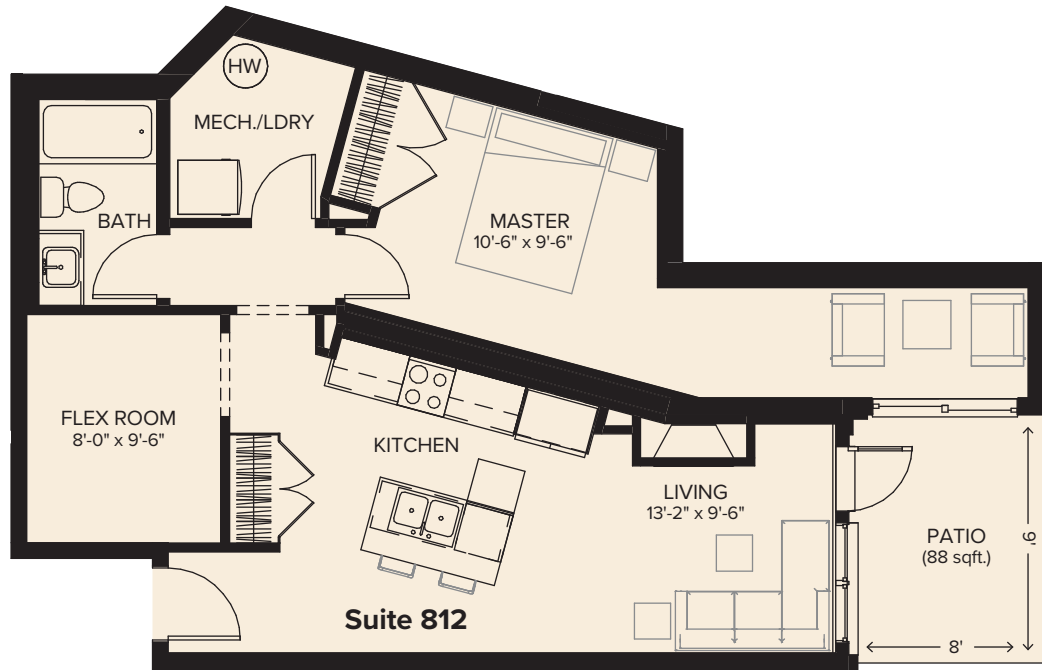

RENAISSANCE

Live where you *play*. Play where you *live*.

Suite 812

786 sqft.

101 STEWART CREEK RISE

Contact Sales

MIKE MYERS, VP Sales

Phone: **403 679 4848**