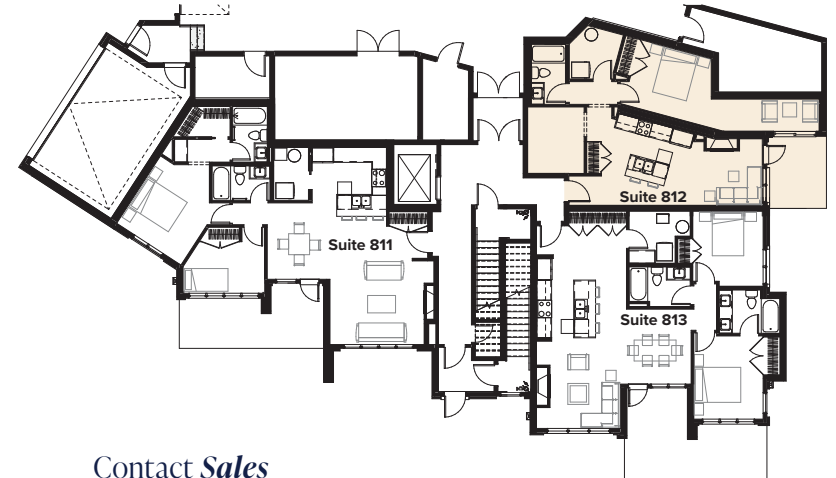

RENAISSANCE

Live where you *play*. Play where you *live*.

Suite 812

786 sqft.

101 STEWART CREEK RISE

Contact Sales

MIKE MYERS, VP Sales

Phone: **403 679 4848**