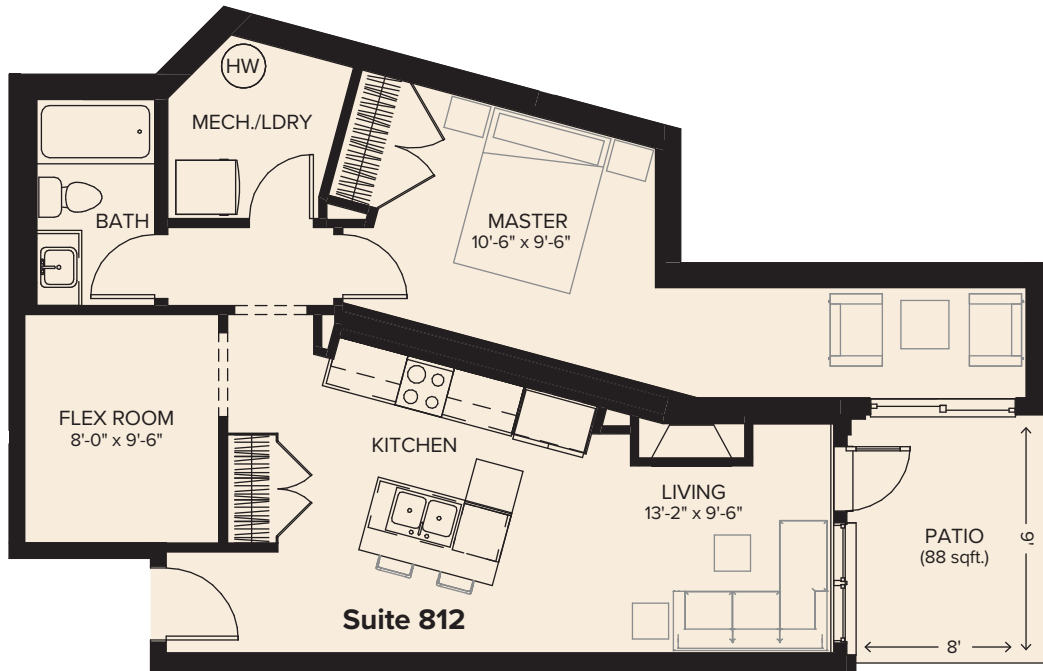

RENAISSANCE

Live where you *play*. Play where you *live*.

Suite 812

786 sqft.

101 STEWART CREEK RISE

Contact Sales

MIKE MYERS, VP Sales

Phone: **403 679 4848**