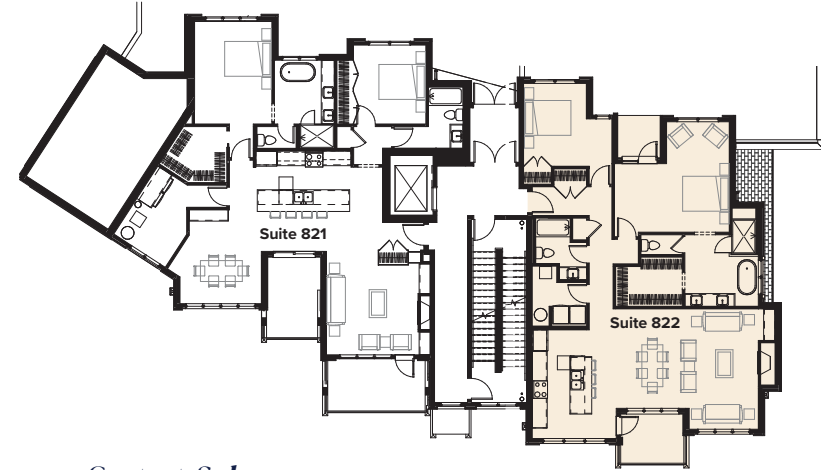

RENAISSANCE

Live where you *play*. Play where you *live*.

Suite 822

1,498 sqft.

101 STEWART CREEK RISE

Contact *Sales*

MIKE MYERS, VP Sales

Phone: 403 679 4848