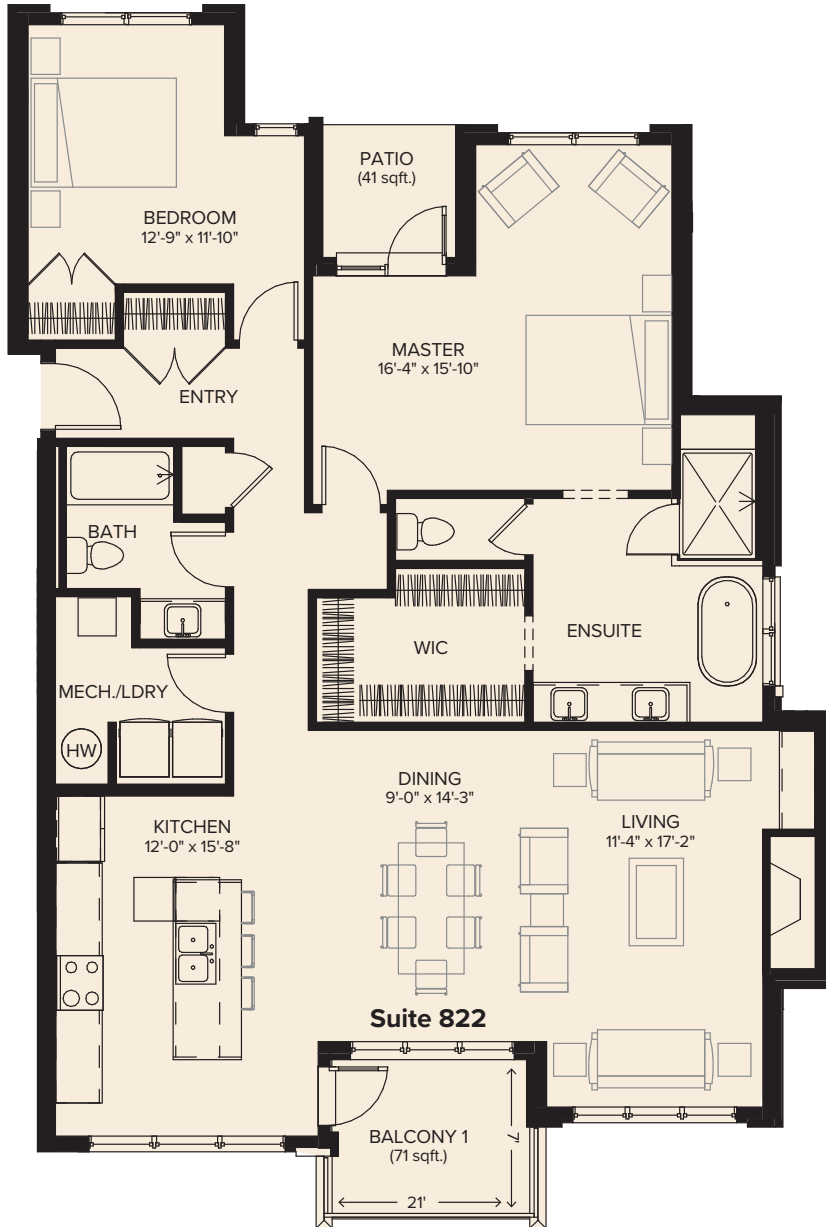

RENAISSANCE

Live where you *play*. Play where you *live*.

Suite 822

1,498 sqft.

101 STEWART CREEK RISE

Contact *Sales*

MIKE MYERS, VP Sales

Phone: 403 679 4848