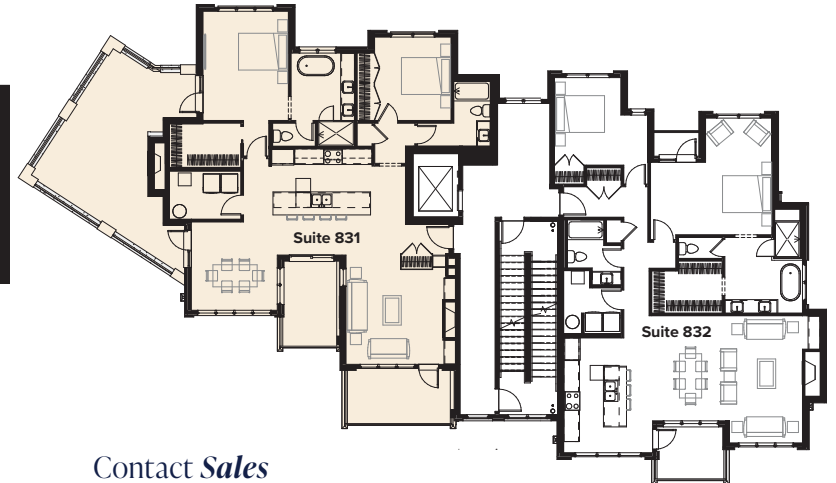

RENAISSANCE

Live where you *play*. Play where you *live*.

Suite 831

1,479 sqft.

101 STEWART CREEK RISE

Contact Sales

MIKE MYERS, VP Sales

Phone: 403 679 4848