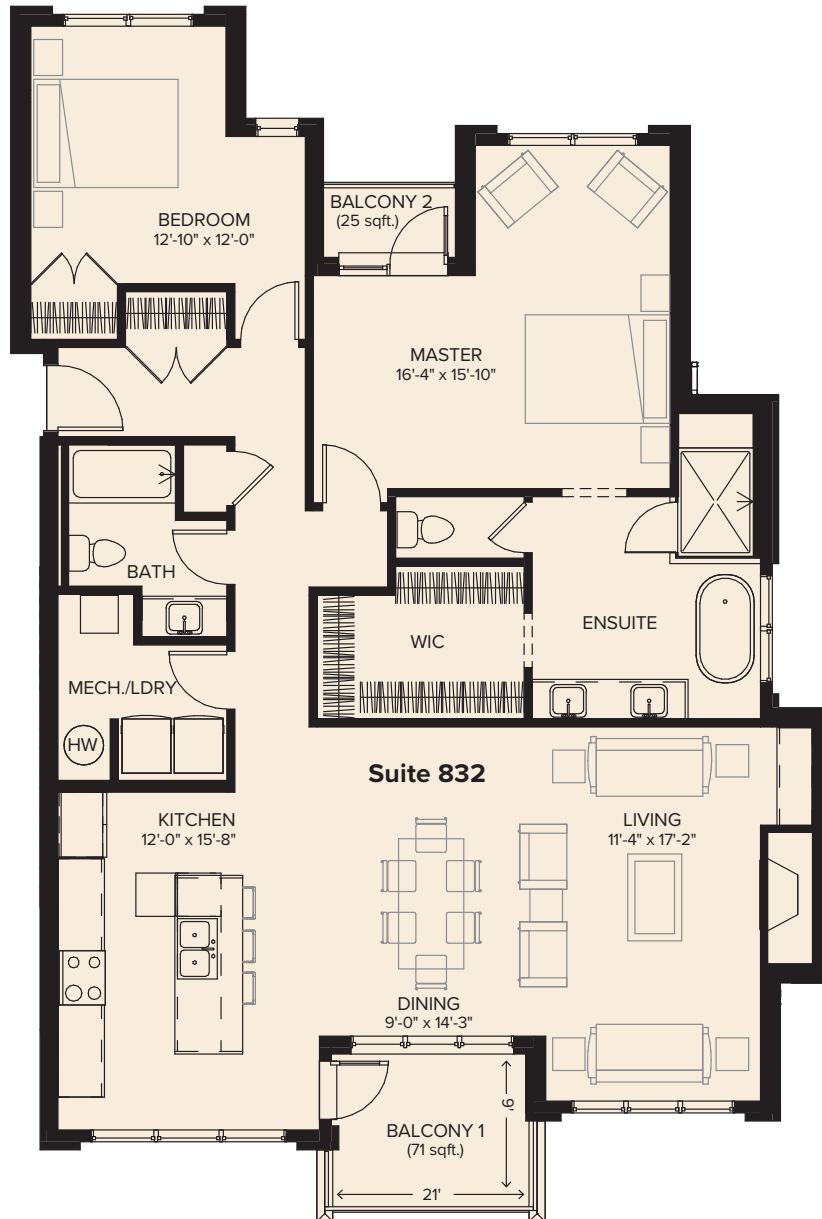

RENAISSANCE

Live where you *play*. Play where you *live*.

Suite 832

1,498 sqft.

101 STEWART CREEK RISE

Contact Sales

MIKE MYERS, VP Sales

Phone: **403 679 4848**