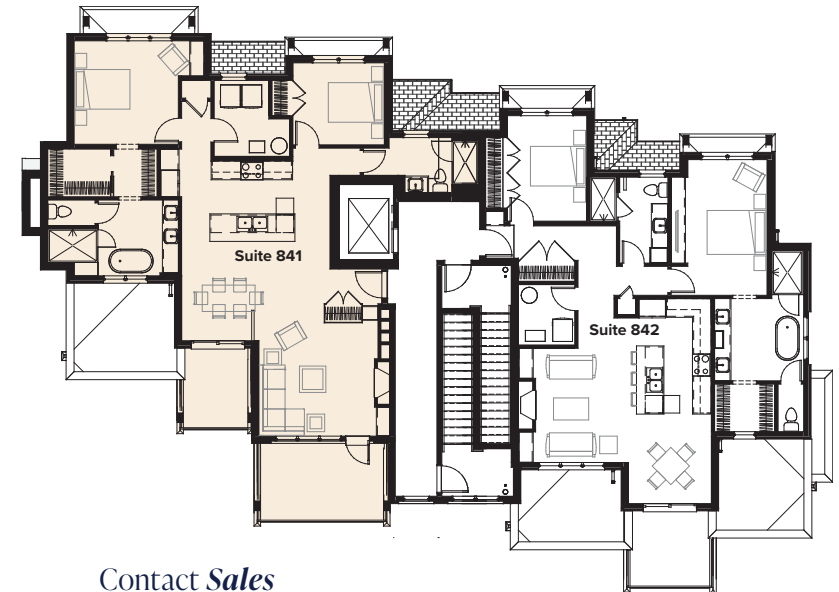

RENAISSANCE

Live where you *play*. Play where you *live*.

Suite 841

1,342 sqft.

101 STEWART CREEK RISE

Contact *Sales*

MIKE MYERS, VP Sales

Phone: **403 679 4848**