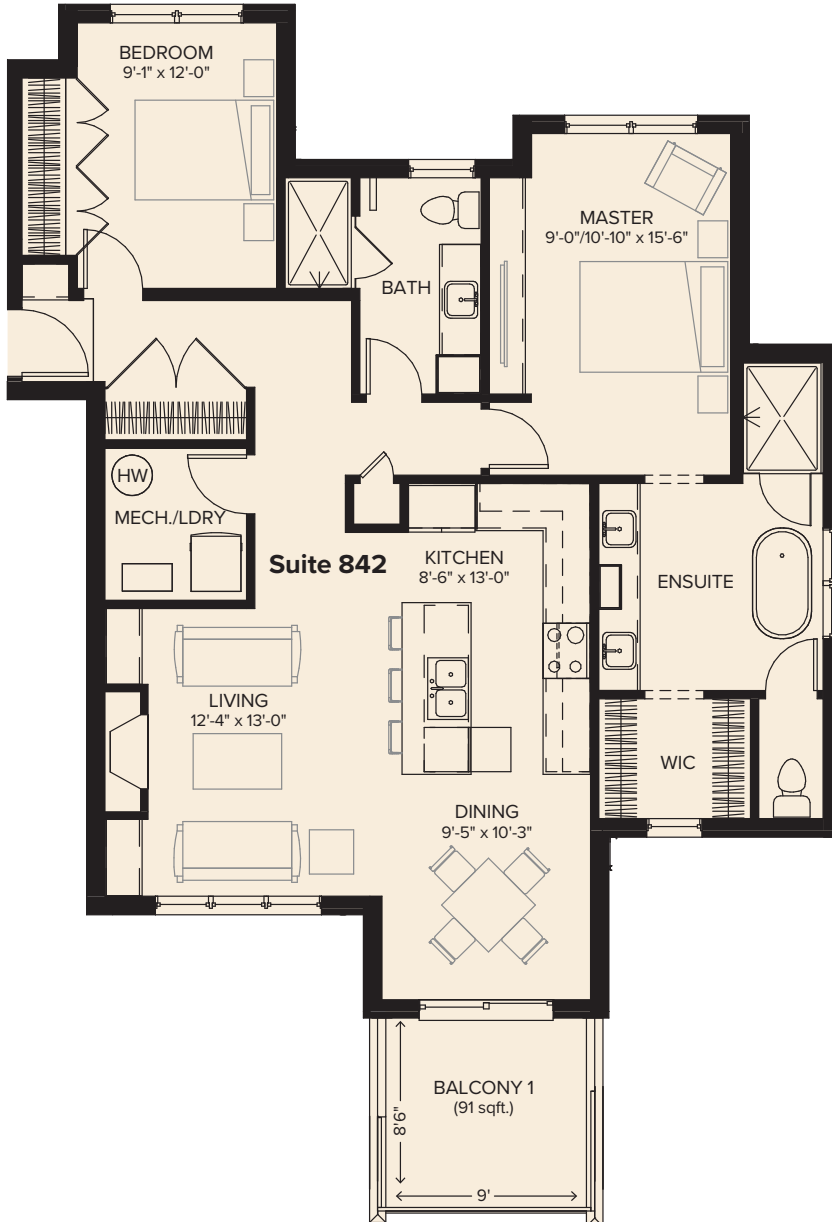

RENAISSANCE

Live where you *play*. Play where you *live*.

Suite 842

1,232 sqft.

101 STEWART CREEK RISE

Contact *Sales*

MIKE MYERS, VP Sales

Phone: **403 679 4848**