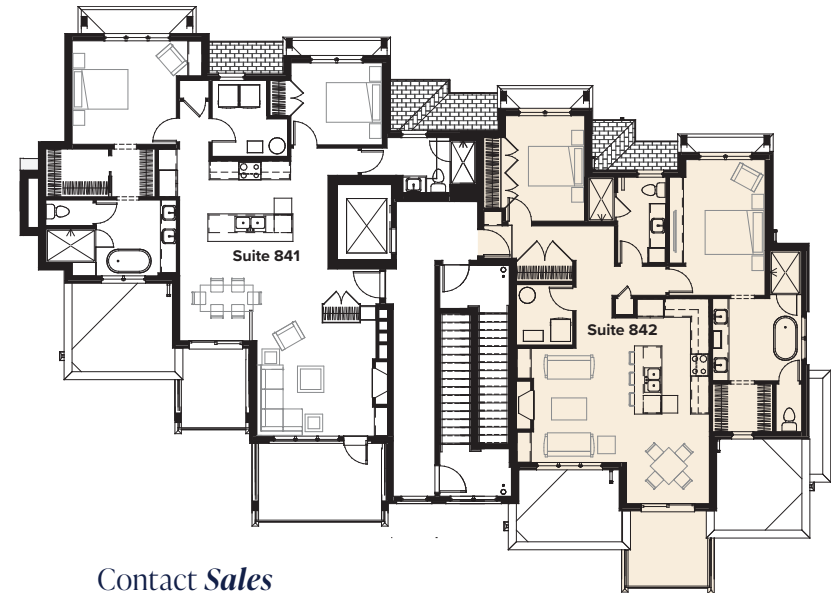

RENAISSANCE

Live where you *play*. Play where you *live*.

Suite 842

1,232 sqft.

101 STEWART CREEK RISE

Contact *Sales*

MIKE MYERS, VP Sales

Phone: **403 679 4848**