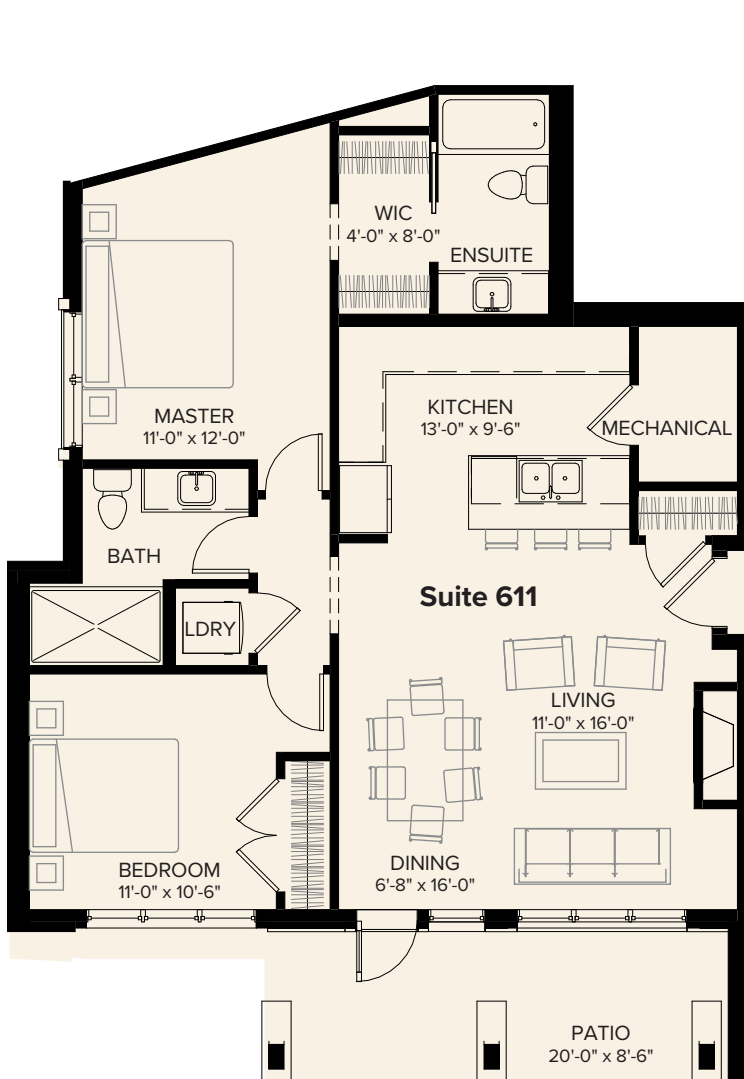

RENAISSANCE

Live where you *play*. Play where you *live*.

Suite 611

1,010 sqft.

101 STEWART CREEK RISE

Contact Sales

Phone: 403 679 4848

Email: sales@renaissancecanmore.com

All dimensions are approximate only. Floor plans subject to change.

Firenze