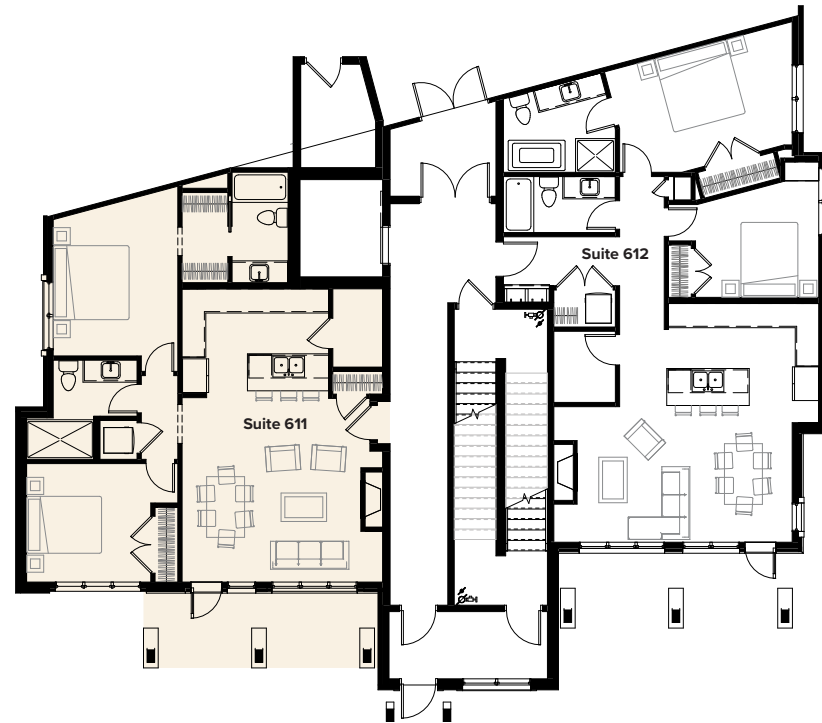

RENAISSANCE

Live where you *play*. Play where you *live*.

Suite 611

1,010 sqft.

101 STEWART CREEK RISE

Contact Sales

Phone: 403 679 4848

Email: sales@renaissancecanmore.com

All dimensions are approximate only. Floor plans subject to change.

Firenze