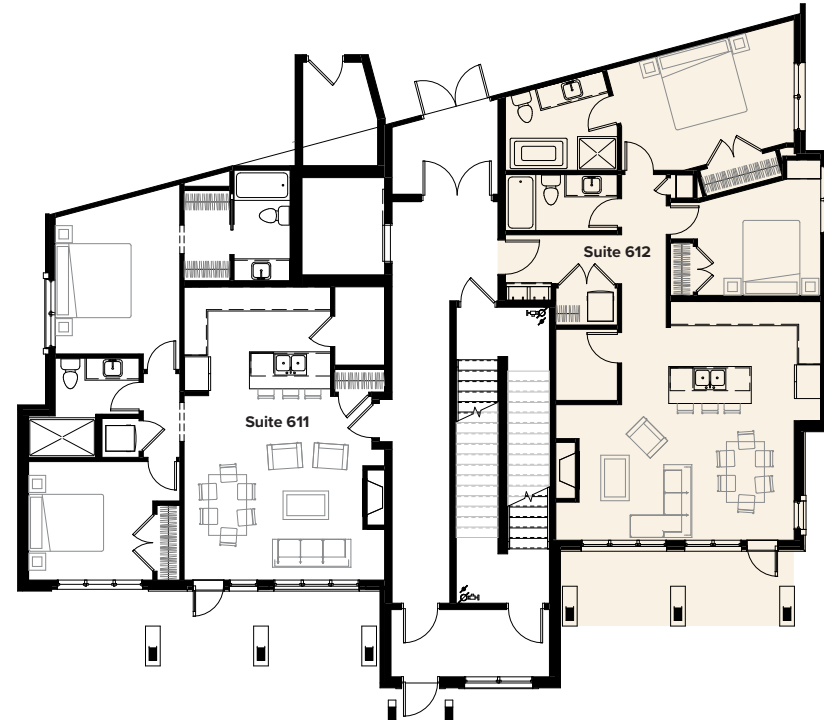

RENAISSANCE

Live where you *play*. Play where you *live*.

Suite 612

1,091 sqft.

101 STEWART CREEK RISE

Contact Sales

Phone: 403 679 4848

Email: sales@renaissancecanmore.com

All dimensions are approximate only. Floor plans subject to change.

Firenze