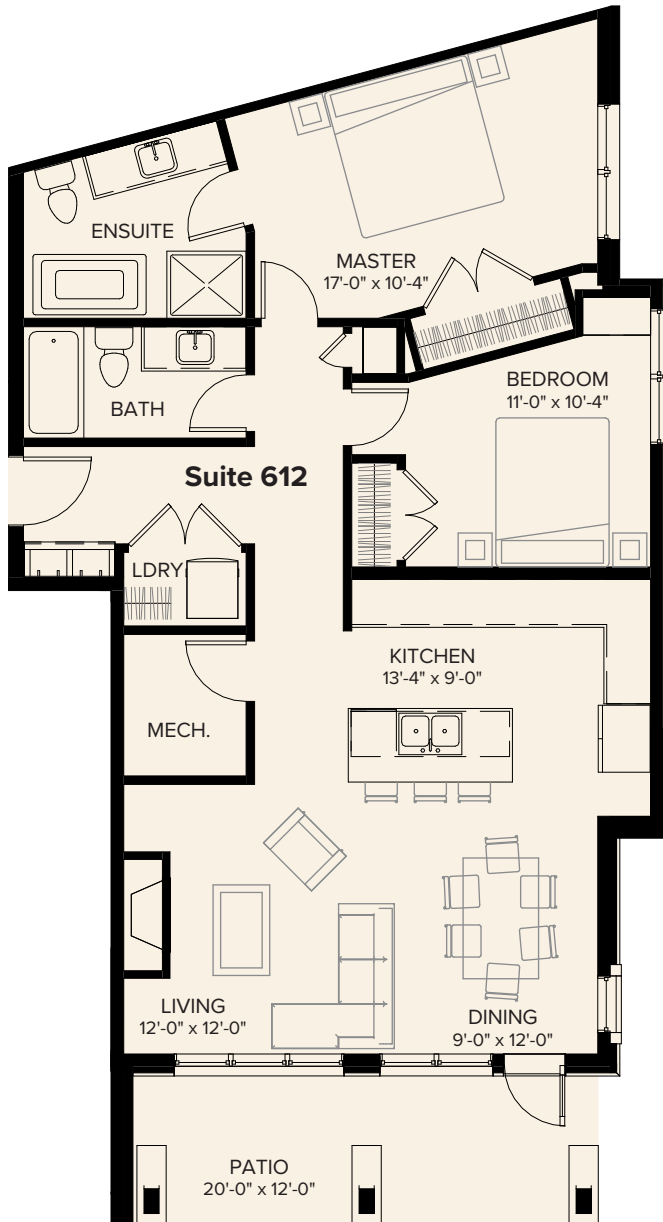

RENAISSANCE

Live where you *play*. Play where you *live*.

Suite 612

1,091 sqft.

101 STEWART CREEK RISE

Contact Sales

Phone: 403 679 4848

Email: sales@renaissancecanmore.com

All dimensions are approximate only. Floor plans subject to change.

Firenze