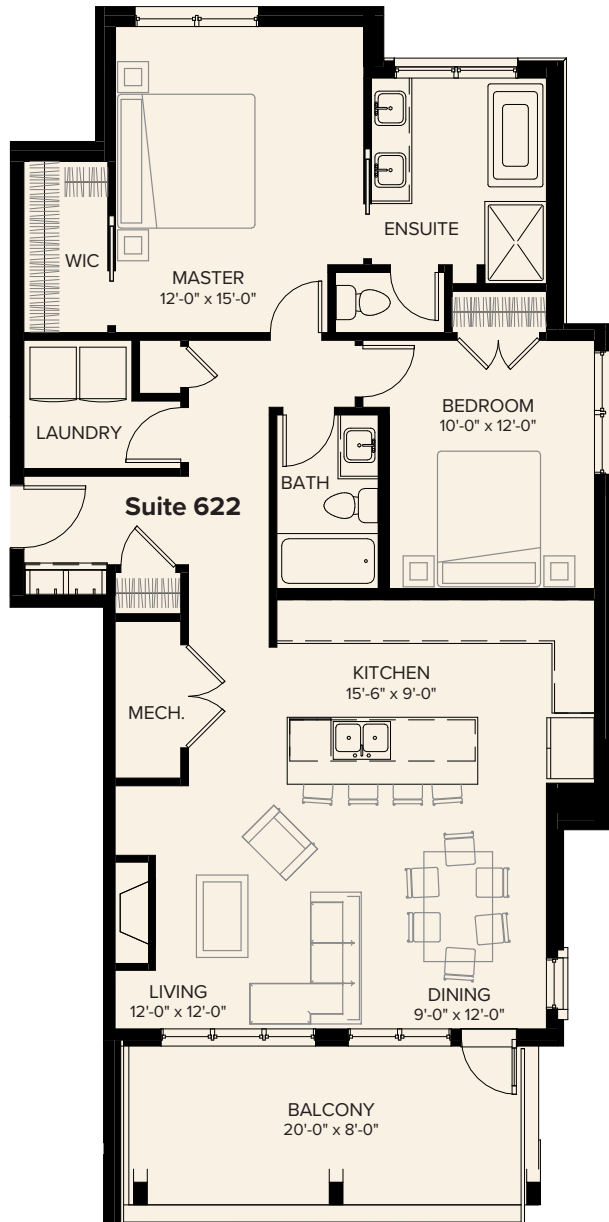

# RENAISSANCE

Live where you *play*. Play where you *live*.

## Suite 622

1,207 sqft.

101 STEWART CREEK RISE