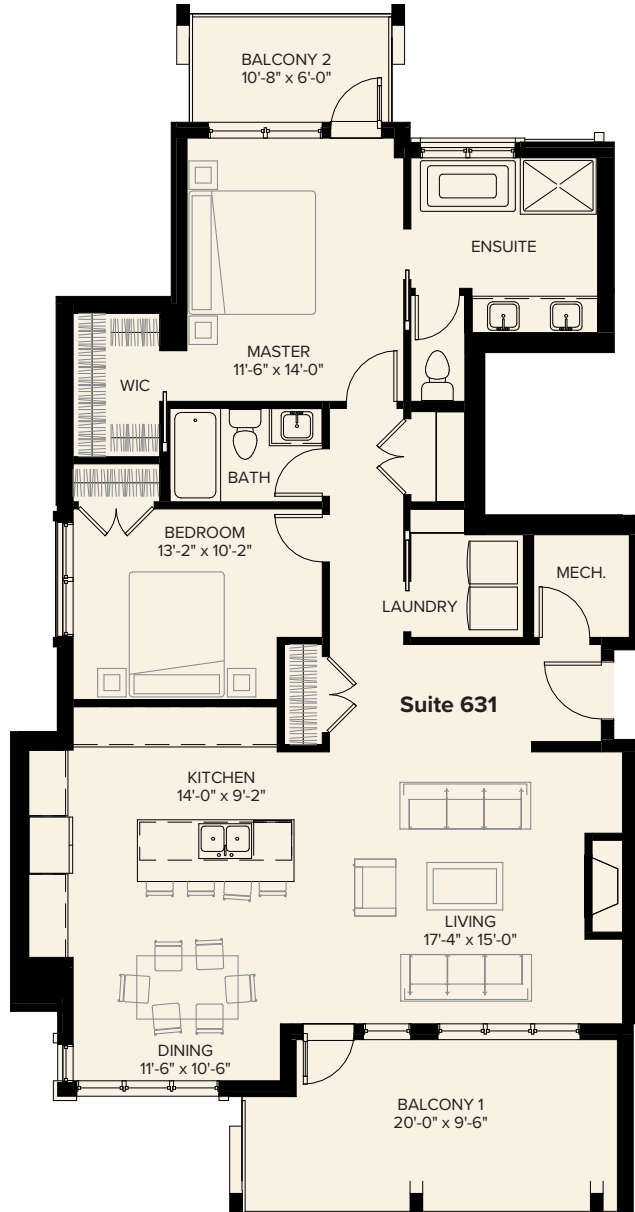

RENAISSANCE

Live where you *play*. Play where you *live*.

Suite 631

1,316 sqft.

101 STEWART CREEK RISE

Contact Sales

Phone: **403 679 4848**

Email: sales@renaissancecanmore.com

All dimensions are approximate only. Floor plans subject to change.

Firenze