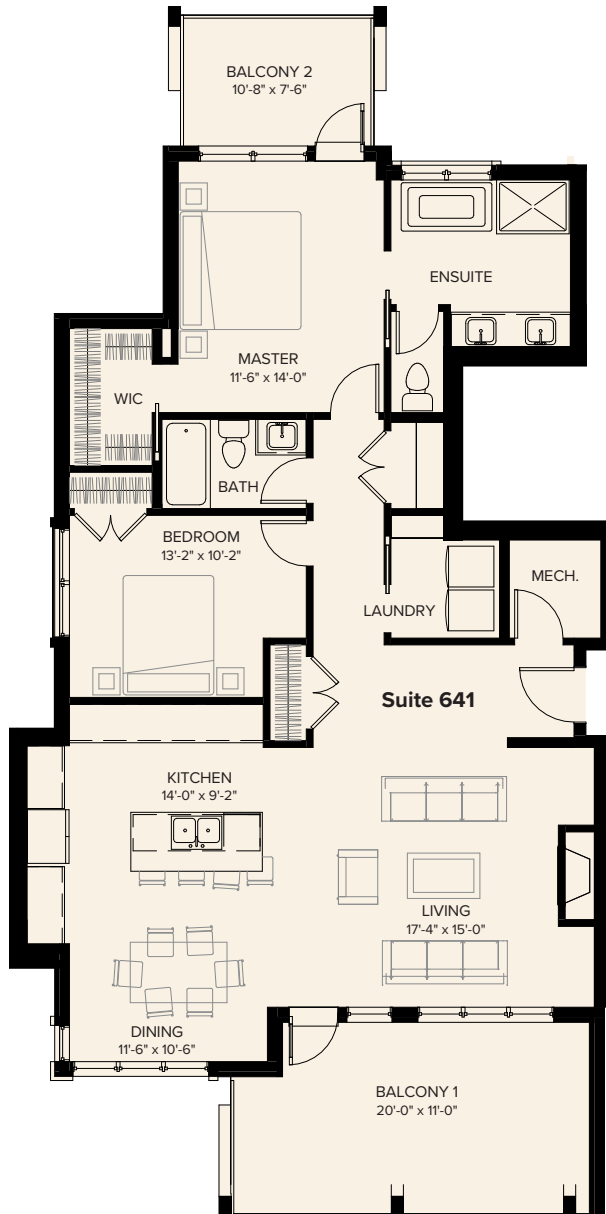

RENAISSANCE

Live where you *play*. Play where you *live*.

Suite 641

1,316 sqft.

101 STEWART CREEK RISE

Contact Sales

Phone: 403 679 4848

Email: sales@renaissancecanmore.com

All dimensions are approximate only. Floor plans subject to change.

Firenze