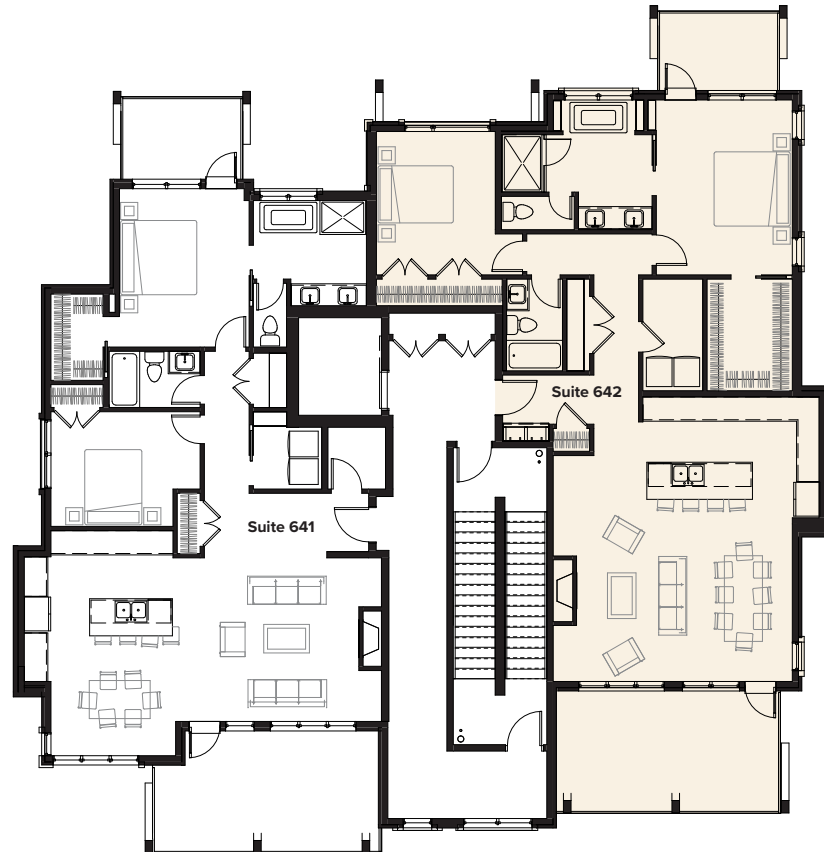

RENAISSANCE

Live where you *play*. Play where you *live*.

Suite 642

1,457 sqft.

101 STEWART CREEK RISE

Contact Sales

Phone: 403 679 4848

Email: sales@renaissancecanmore.com

All dimensions are approximate only. Floor plans subject to change.

Firenze