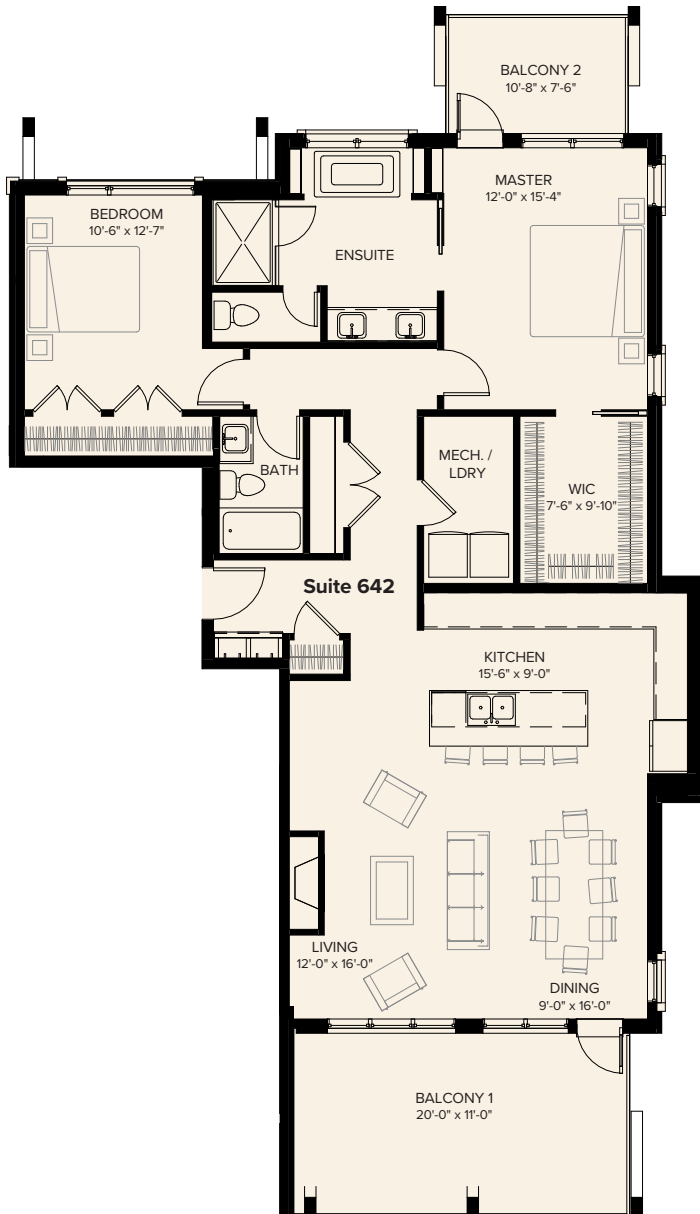

RENAISSANCE

Live where you *play*. Play where you *live*.

Suite 642

1,457 sqft.

101 STEWART CREEK RISE

Contact Sales

Phone: 403 679 4848

Email: sales@renaissancecanmore.com

All dimensions are approximate only. Floor plans subject to change.

Firenze